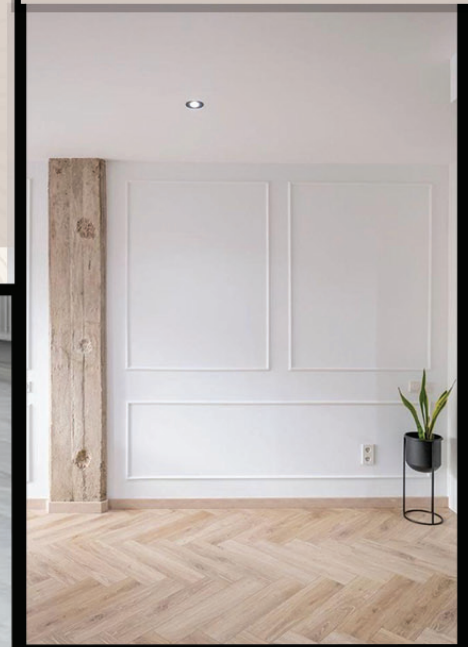

CODE:TW03R